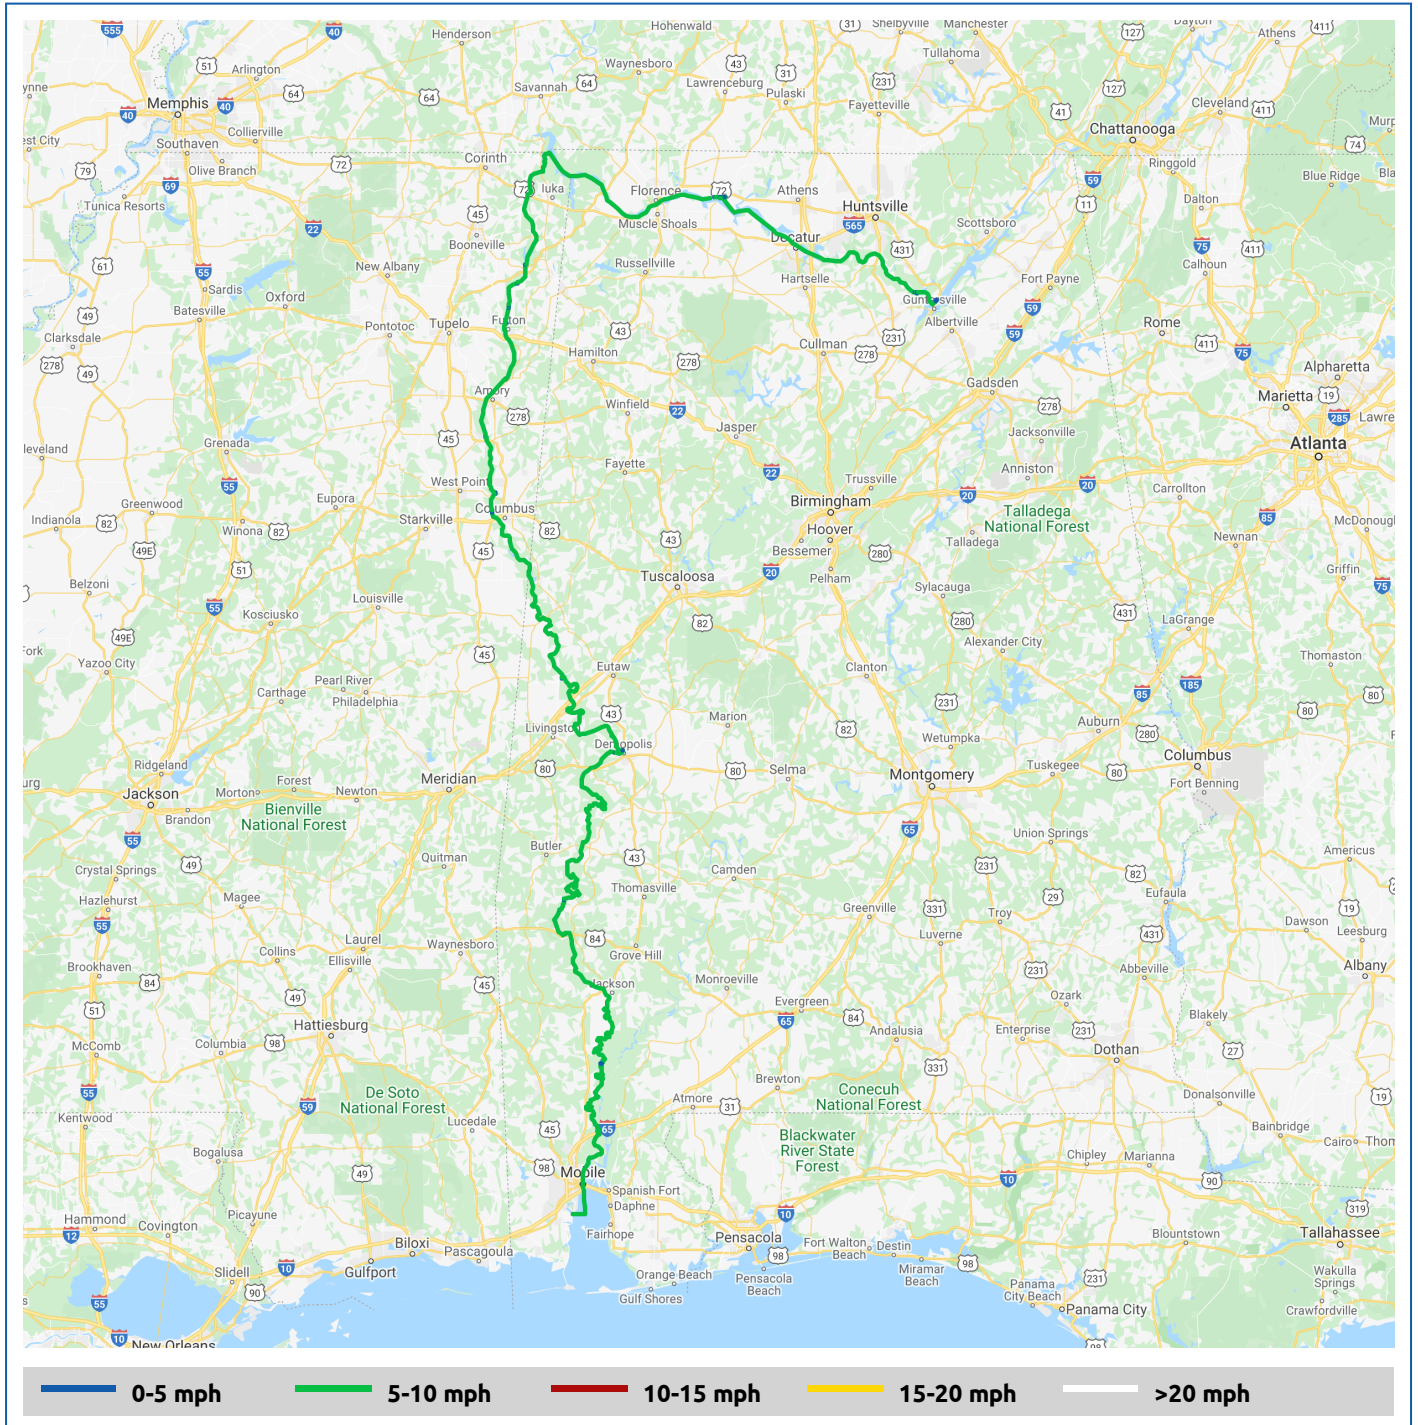

29

Boat Movements

77

Hours Underway

601

Miles

8

Average Miles per Hour

10

Max. Miles per Hour

Date	Voyage	Underway (hours)	Duration (hours)	Distance (mi)	Average Speed (mph)	Max Speed (mph)
Skipper: Tom And Deb V						
Sat 16	34° 23.74' N, 86° 16.76' W to 34° 25.59' N, 86° 23.53' W	1:32	1:33	9.3	6.0	7.5
	34° 25.59' N, 86° 23.53' W to 34° 37.41' N, 86° 59.65' W	5:06	5:07	44.4	8.7	9.4
Sun 17	34° 37.41' N, 86° 59.65' W to 34° 48.77' N, 87° 19.96' W	3:45	3:45	25.8	6.9	7.3
	34° 48.77' N, 87° 19.96' W to 34° 48.73' N, 87° 21.02' W	0:17	0:17	1.0	3.5	4.8
Fri 22	34° 48.73' N, 87° 21.02' W to 34° 48.70' N, 87° 21.66' W	0:07	0:14	0.4	3.5	5.0
	34° 48.70' N, 87° 21.66' W to 34° 48.82' N, 87° 23.08' W	0:13	0:15	1.0	4.2	6.6
	34° 48.56' N, 87° 24.40' W to 34° 48.27' N, 87° 37.72' W	1:42	1:42	13.0	7.6	8.3
	34° 48.27' N, 87° 37.72' W to Tombigbee River	5:48	5:49	47.7	8.2	9.6
	Tombigbee River to Tombigbee River	4:08	4:08	32.6	7.9	8.4
Sat 23	Tombigbee River to Tombigbee River	0:17	0:18	1.2	4.1	5.3
	Tombigbee River to Tombigbee River	0:45	0:45	5.1	6.8	7.9
	Tombigbee River to Tombigbee River	1:16	1:17	8.3	6.5	8.3
	Tombigbee River to Midway Marina	0:42	0:42	4.6	6.6	8.2
	Midway Marina to Tombigbee River	0:27	0:28	2.8	6.3	7.6
Sun 24	Tombigbee River to Tombigbee River	2:00	2:01	14.5	7.2	8.0
	Tombigbee River to Tombigbee River	0:43	0:44	5.1	7.0	8.1
	Tombigbee River to Tombigbee River	1:51	1:52	13.5	7.3	8.3
	Tombigbee River to Tombigbee River	2:24	2:24	17.6	7.3	8.1
	Tombigbee River to Tombigbee River	0:48	0:48	5.3	6.6	8.3
Mon 25	Tombigbee River to Tombigbee River	0:16	0:16	0.6	2.1	2.9
	Tombigbee River to Tombigbee River	3:36	3:36	27.6	7.7	8.0
	Tombigbee River to Tombigbee River	5:04	5:05	39.1	7.7	8.1
	Tombigbee River to Tombigbee River	0:11	0:13	0.8	4.0	5.1
Tue 26	Tombigbee River to Demopolis Yacht Basin	6:15	6:16	49.2	7.9	8.2