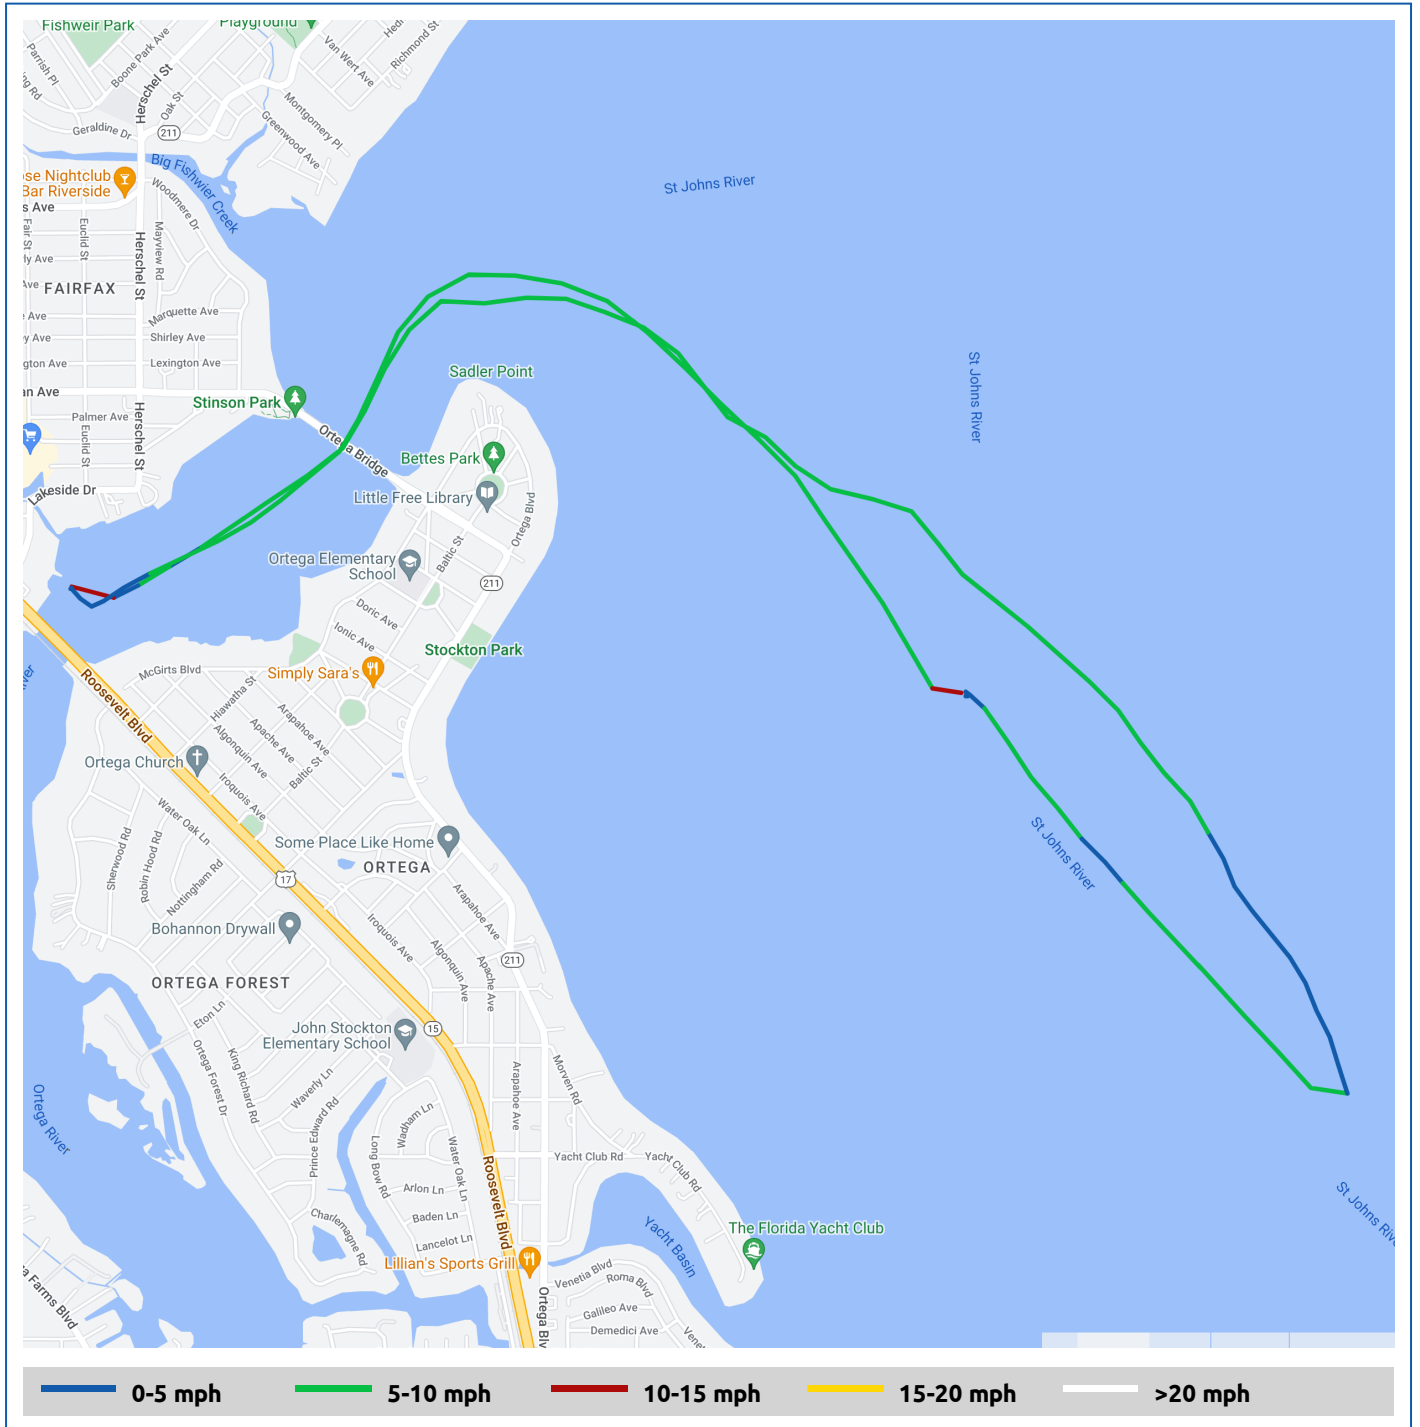

2

Boat Movements

1

Hours Underway

8

Miles

5

Average Miles per Hour

12

Max. Miles per Hour

Date	Voyage	Underway (hours)	Duration (hours)	Distance (mi)	Average Speed (mph)	Max Speed (mph)
Skipper: Tom & Deb V (Lollipop 🍭)						
Tue 31	Ortega Yacht Club Marina to 30° 16.32' N, 81° 40.88' W	1:02	1:02	5.4	5.2	11.6
	30° 16.33' N, 81° 40.90' W to Ortega Yacht Club Marina	0:32	0:32	2.8	5.3	11.6
2 voyages		1:35	1:35	8.3	5.2	11.6
Overall	2 voyages	1:35	1:35	8.3	5.2	11.6
This Year	33 voyages	173:08	173:17	1255.7	7.3	11.6
Last Year	32 voyages	77:48	78:18	601.2	7.7	9.7
All Time	65 voyages	250:57	251:35	1856.8	7.4	11.6